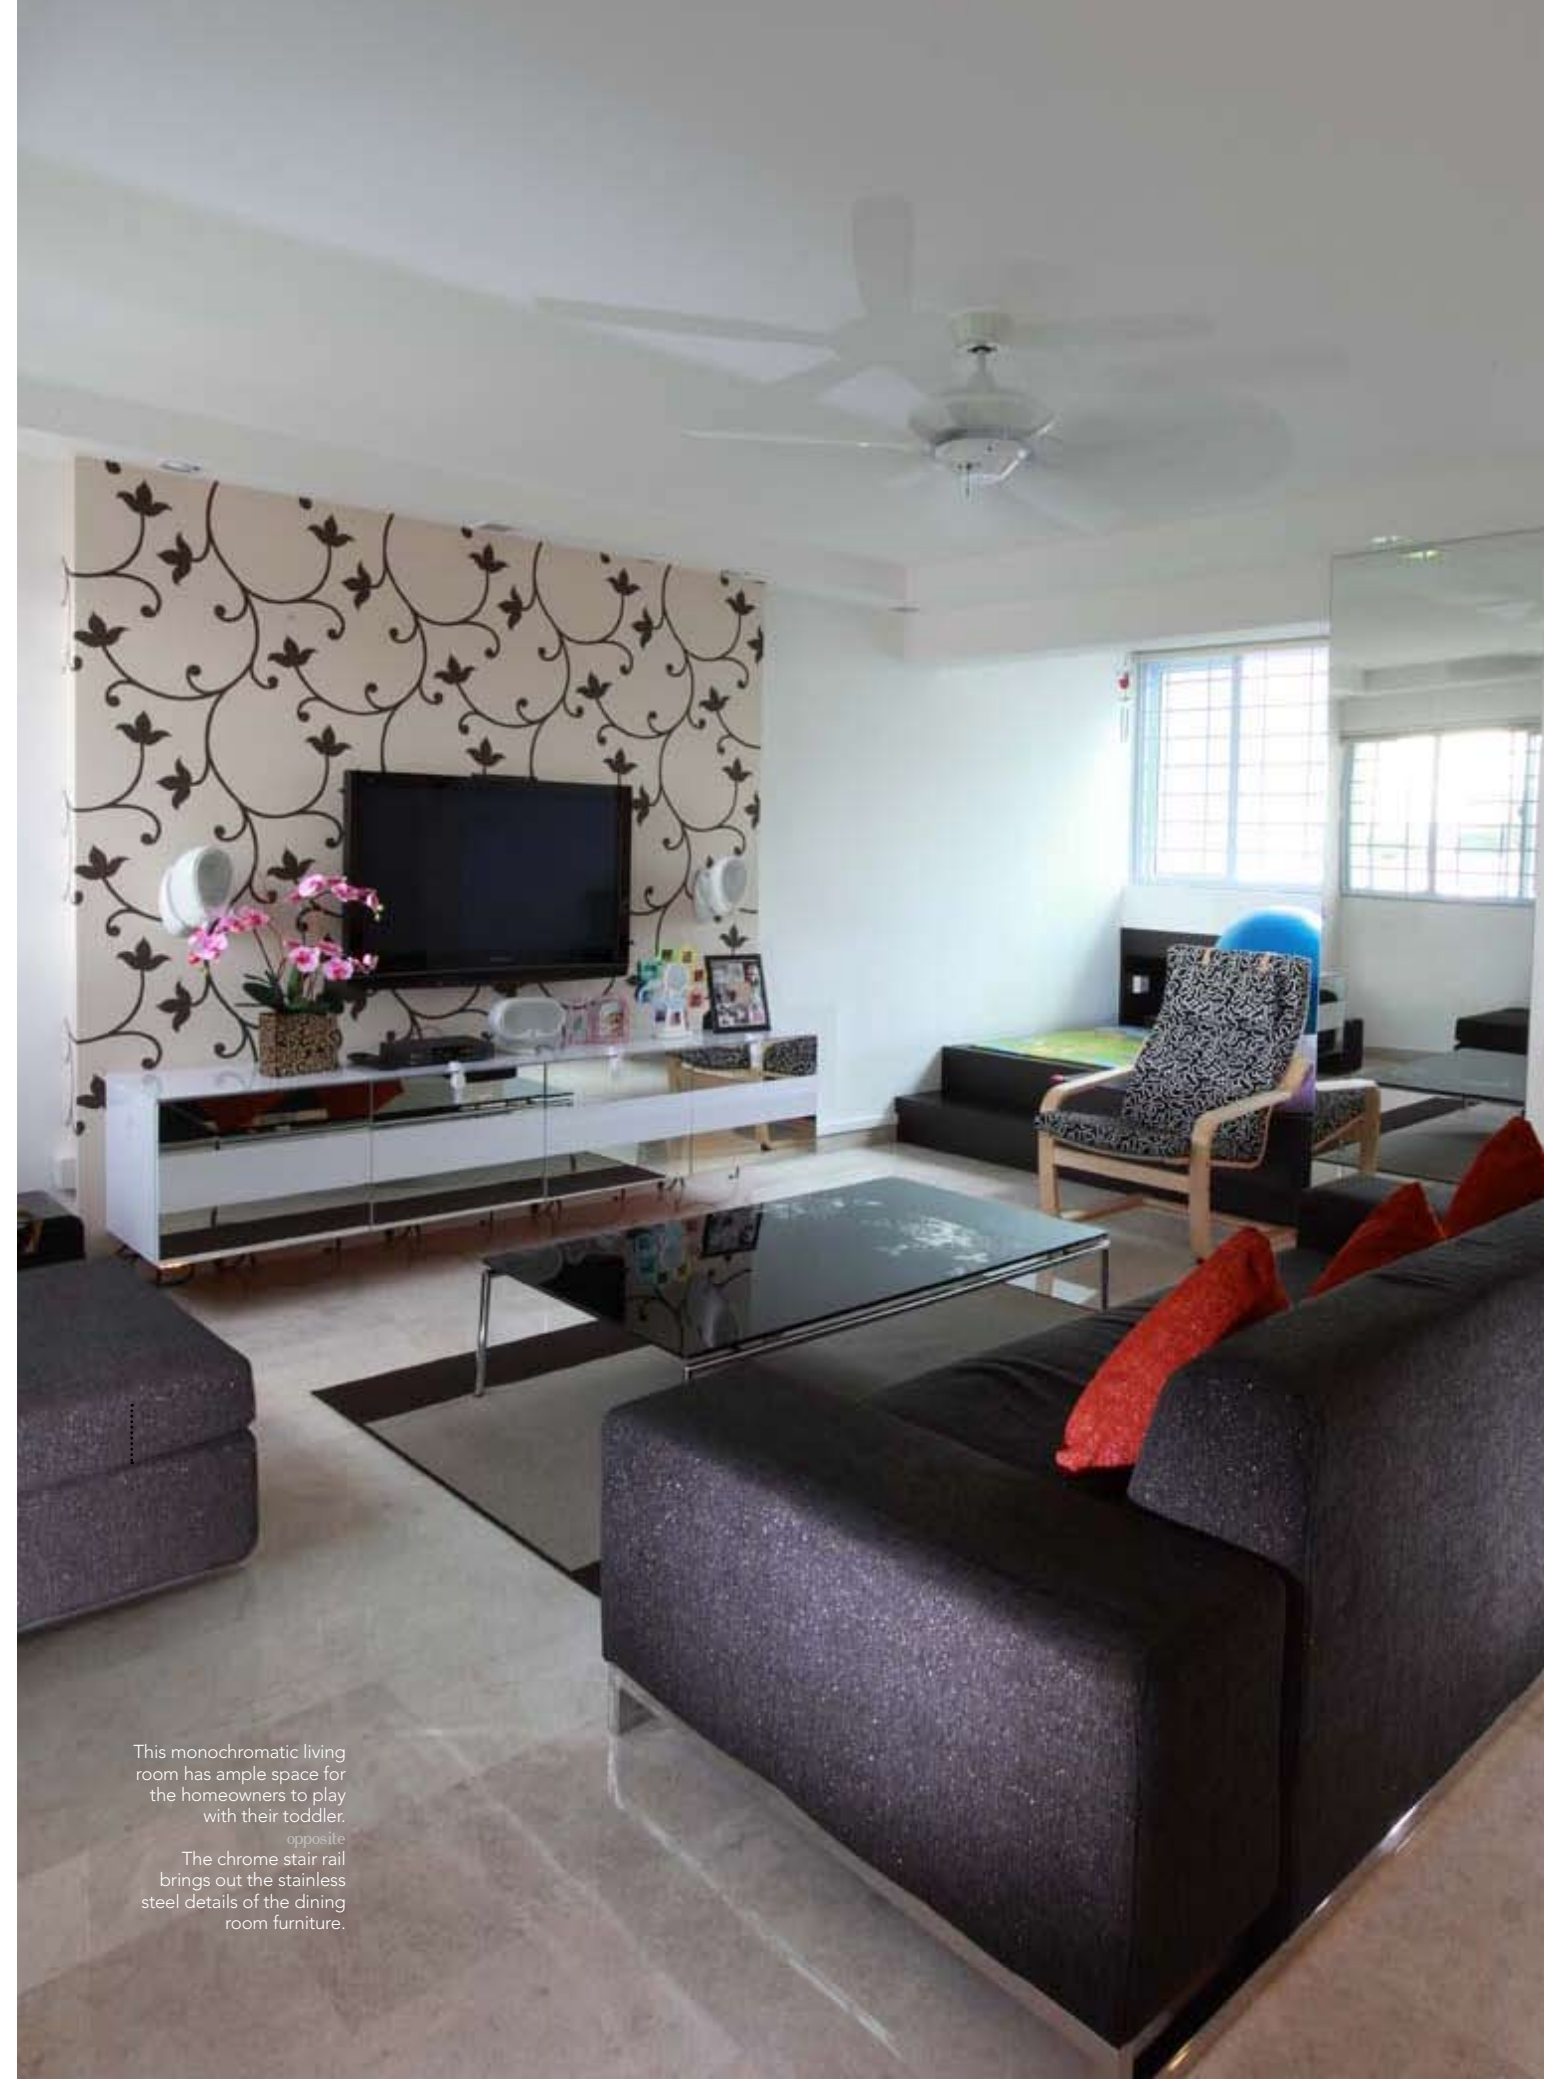

The design team created a kid's play area with a platform-cum-storage-area. They also made a study niche for the husband out of an odd space. The homeowners were delighted with these solutions, as with the concealed storage room below the stairs.

In line with the "simple and modern" look the couple wanted, the designers whitewashed the entire apartment, and stuck to a black-and-white theme for the furnishings. In the living room, a graphic floral black-and-white feature wall gives immediate visual interest, and is complemented by a customised white gloss laminated TV console. To match the rest of the new decor, the clunky old stair rail was replaced with a sleek stainless steel one, and the wooden steps stained a dark, almost-black hue. ▶

This monochromatic living room has ample space for the homeowners to play with their toddler. opposite
The chrome stair rail brings out the stainless steel details of the dining room furniture.

WE TAKE PRIDE IN INCORPORATING AFFORDABLE DESIGN SOLUTIONS CENTRED ON THE LIFESTYLE NEEDS OF THE HOMEOWNERS.

In the cosy dining room, a feature wall clad entirely in brown-tinted mirrors adds depth and dimension to the space, while adjacent flushed veneer cabinets provide plenty of practical storage. The designers also sourced for a calligraphy artwork to lend a traditional, Oriental vibe to the home and add character to an empty wall leading to the living room.